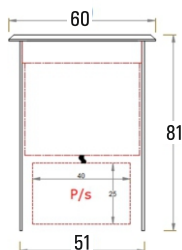

Astra

- Code • 60 01 21.3
- Power Consumption • 6W
- IP Rating • IP 66
- Product Dimensions • 60 x 81 mm
- Cutout Dia • 51 mm
- Color Temperature • CW/WW

- Code • 60 01 22.4
- Power Consumption • 3W
- IP Rating • IP 66
- Product Dimensions • 60 x 81 mm
- Cutout Dia • 51 mm
- Beam Angle • Asymmetrical
- Color Temperature • CW/WW

- Code • 60 01 23.5
- Power Consumption • 2W
- IP Rating • IP 66
- Product Dimensions • 44 x 61 mm
- Cutout Dia • 34 mm
- Color Temperature • CW/WW

- Code • 60 01 24.6.9 / .12
- Power Consumption • 9W, 12W
- IP Rating • IP 65
- Product Dimensions • 102 x 80 mm
- Cutout Dia • 64 mm
- Beam Angle • Asymmetrical
- Color Temperature • CW/WW

- Code • 60 01 25.6.18 / .25
- IP Rating • IP 65
- Power Consumption • 18W, 25W
- Product Dimensions • 155 x 80 mm
- Cutout Dia • 64 mm
- Color Temperature • CW/WW

Accessories : (Optional)

- Gel Connectors