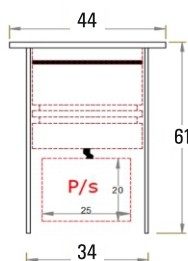

Astra

- Code • 60 01 21.3
- Power Consumption • 6W
- IP Rating • IP 66
- Product Dimensions • 60 x 81 mm
- Cutout Dia • 51 mm
- Color Temperature • CW/WW

- Code • 60 01 22.4
- Power Consumption • 3W
- IP Rating • IP 66
- Product Dimensions • 60 x 81 mm
- Cutout Dia • 51 mm
- Beam Angle • Asymmetrical
- Color Temperature • CW/WW

- Code • 60 01 23.5
- Power Consumption • 2W
- IP Rating • IP 66
- Product Dimensions • 44 x 61 mm
- Cutout Dia • 34 mm
- Color Temperature • CW/WW

- Code • 60 01 24.6.9 / .12
- Power Consumption • 9W, 12W
- IP Rating • IP 65
- Product Dimensions • 102 x 80 mm
- Cutout Dia • 64 mm
- Beam Angle • Asymmetrical
- Color Temperature • CW/WW

- Code • 60 01 25.6.18 / .25
- IP Rating • IP 65
- Power Consumption • 18W, 25W
- Product Dimensions • 155 x 80 mm
- Cutout Dia • 64 mm
- Color Temperature • CW/WW

Accessories : (Optional)

- Gel Connectors