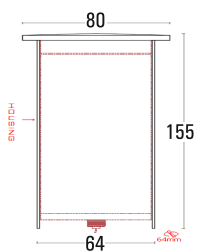

Astra

- Code • 60 01 21.3
- Power Consumption • 6W
- IP Rating • IP 66
- Product Dimensions • 60 x 81 mm
- Cutout Dia • 51 mm
- Color Temperature • CW/WW

- Code • 60 01 22.4
- Power Consumption • 3W
- IP Rating • IP 66
- Product Dimensions • 60 x 81 mm
- Cutout Dia • 51 mm
- Beam Angle • Asymmetrical
- Color Temperature • CW/WW

- Code • 60 01 23.5
- Power Consumption • 2W
- IP Rating • IP 66
- Product Dimensions • 44 x 61 mm
- Cutout Dia • 34 mm
- Color Temperature • CW/WW

- Code • 60 01 24.6.9 / .12
- Power Consumption • 9W, 12W
- IP Rating • IP 65
- Product Dimensions • 102 x 80 mm
- Cutout Dia • 64 mm
- Beam Angle • Asymmetrical
- Color Temperature • CW/WW

- Code • 60 01 25.6.18 / .25
- IP Rating • IP 65
- Power Consumption • 18W, 25W
- Product Dimensions • 155 x 80 mm
- Cutout Dia • 64 mm
- Color Temperature • CW/WW

Accessories : (Optional)

- Gel Connectors