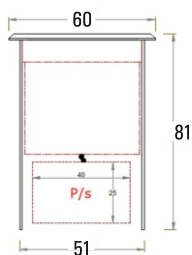

Astra

- Code • 60 01 21.3
- Power Consumption • 6W
- IP Rating • IP 66
- Product Dimensions • 60 x 81 mm
- Cutout Dia • 51 mm
- Color Temperature • CW/WW

- Code • 60 01 22.4
- Power Consumption • 3W
- IP Rating • IP 66
- Product Dimensions • 60 x 81 mm
- Cutout Dia • 51 mm
- Beam Angle • Asymmetrical
- Color Temperature • CW/WW

- Code • 60 01 23.5
- Power Consumption • 2W
- IP Rating • IP 66
- Product Dimensions • 44 x 61 mm
- Cutout Dia • 34 mm
- Color Temperature • CW/WW

- Code • 60 01 24.6.9 / .12
- Power Consumption • 9W, 12W
- IP Rating • IP 65
- Product Dimensions • 102 x 80 mm
- Cutout Dia • 64 mm
- Beam Angle • Asymmetrical
- Color Temperature • CW/WW

- Code • 60 01 25.6.18 / .25
- IP Rating • IP 65
- Power Consumption • 18W, 25W
- Product Dimensions • 155 x 80 mm
- Cutout Dia • 64 mm
- Color Temperature • CW/WW

Accessories : (Optional)

- Gel Connectors