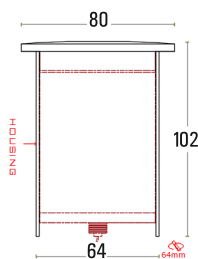

Astra

- Code • 60 01 21.3
- Power Consumption • 6W
- IP Rating • IP 66
- Product Dimensions • 60 x 81 mm
- Cutout Dia • 51 mm
- Color Temperature • CW/WW

- Code • 60 01 22.4
- Power Consumption • 3W
- IP Rating • IP 66
- Product Dimensions • 60 x 81 mm
- Cutout Dia • 51 mm
- Beam Angle • Asymmetrical
- Color Temperature • CW/WW

- Code • 60 01 23.5
- Power Consumption • 2W
- IP Rating • IP 66
- Product Dimensions • 44 x 61 mm
- Cutout Dia • 34 mm
- Color Temperature • CW/WW

- Code • 60 01 24.6.9 / .12
- Power Consumption • 9W, 12W
- IP Rating • IP 65
- Product Dimensions • 102 x 80 mm
- Cutout Dia • 64 mm
- Beam Angle • Asymmetrical
- Color Temperature • CW/WW

- Code • 60 01 25.6.18 / .25
- IP Rating • IP 65
- Power Consumption • 18W, 25W
- Product Dimensions • 155 x 80 mm
- Cutout Dia • 64 mm
- Color Temperature • CW/WW

Accessories : (Optional)

- Gel Connectors