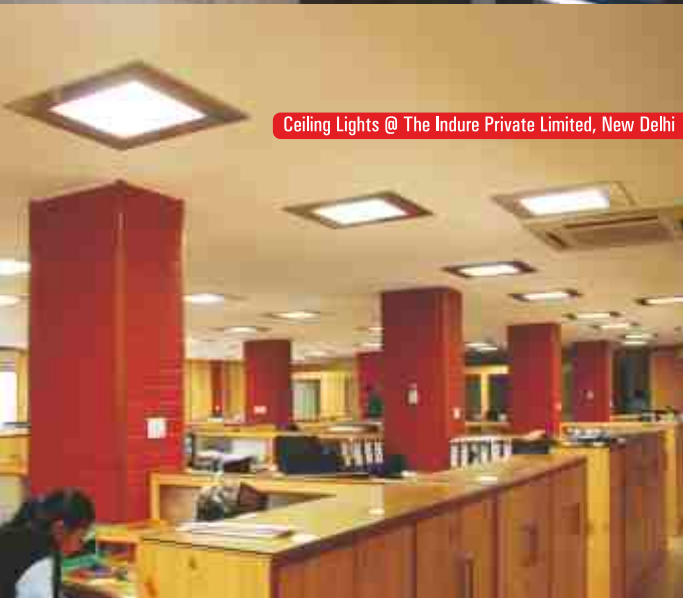

Downlights @ Jewellery showroom, Gold Souk, Gurgaon

Ceiling Lights @ The Indure Private Limited, New Delhi